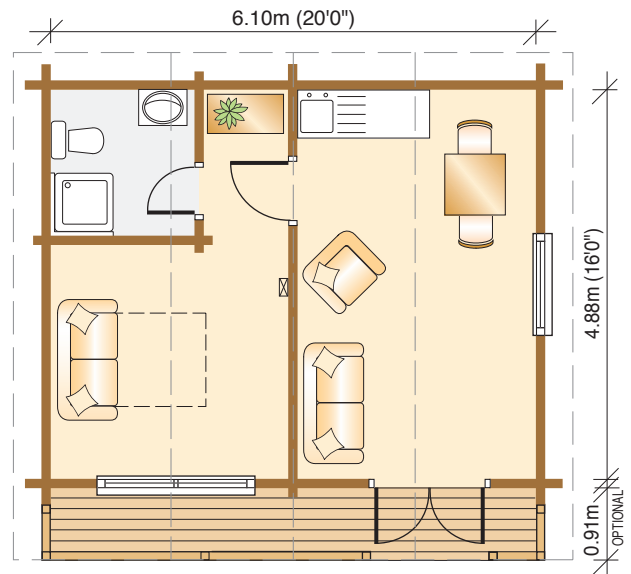

HOME OFFICE

GARDEN ROOM

STUDIO

GARDEN RETREAT

**Norwegian Log** Managing Director/Garden buildings

©Norwegian Log Buildings · Telephone 0118 966 9236 · [www.norwegianlog.co.uk](http://www.norwegianlog.co.uk)