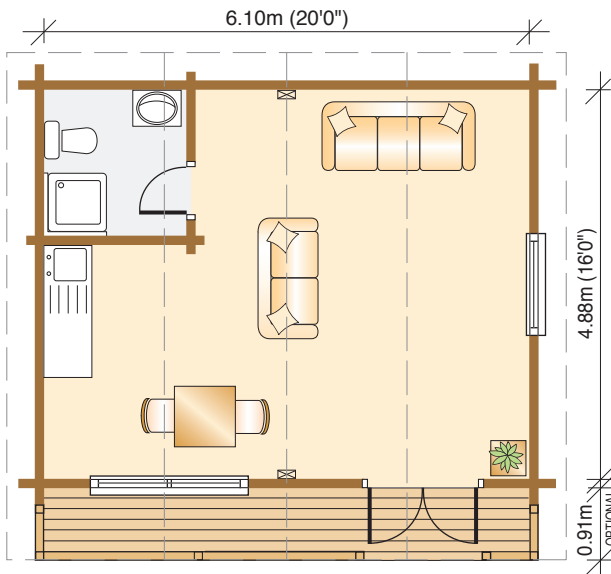

HOME OFFICE

GARDEN ROOM

STUDIO

GARDEN RETREAT

**Norwegian Log** Managing Director/Garden buildings

©Norwegian Log Buildings · Telephone 0118 966 9236 · [www.norwegianlog.co.uk](http://www.norwegianlog.co.uk)