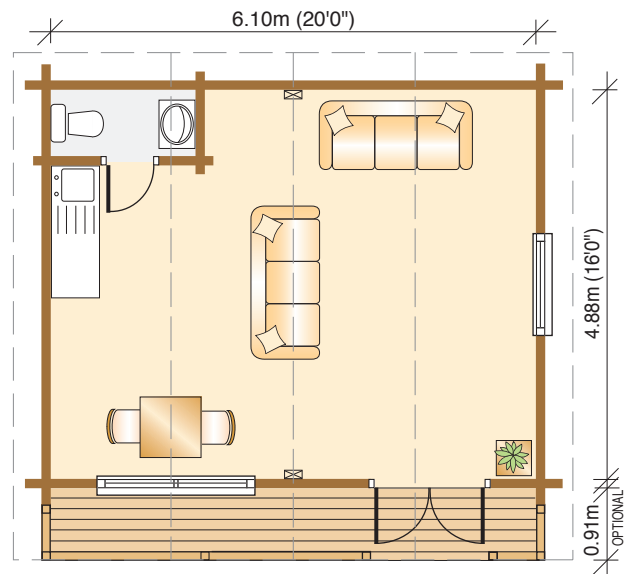

HOME OFFICE

GARDEN ROOM

STUDIO

GARDEN RETREAT

**Norwegian Log** Managing Director/Garden buildings

©Norwegian Log Buildings · Telephone 0118 966 9236 · [www.norwegianlog.co.uk](http://www.norwegianlog.co.uk)